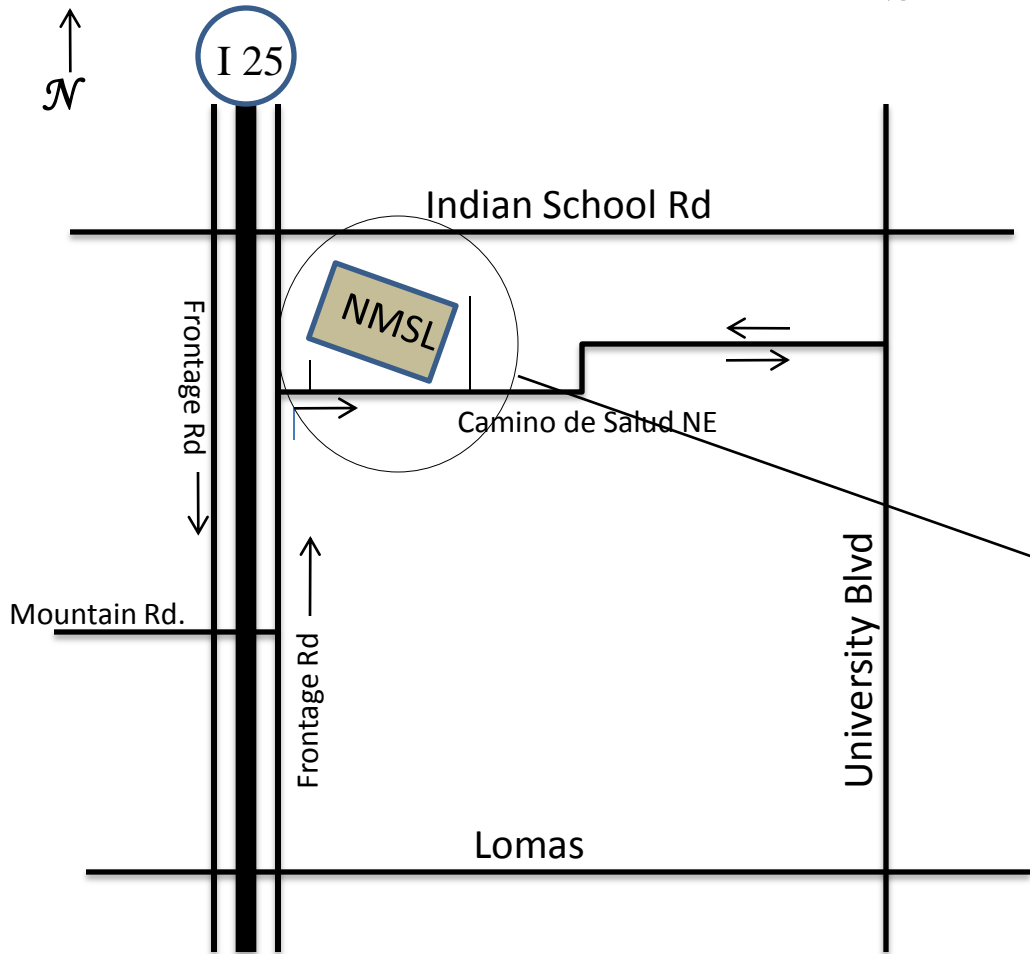

Directions to SLD*

*After 3 PM the visitor lot is accessible only from the frontage road (not from University Blvd)

Scientific Laboratory Division
New Mexico Scientific Laboratories
1101 Camino de Salud NE
Albuquerque, NM 87102
Ph (505) 383-9000