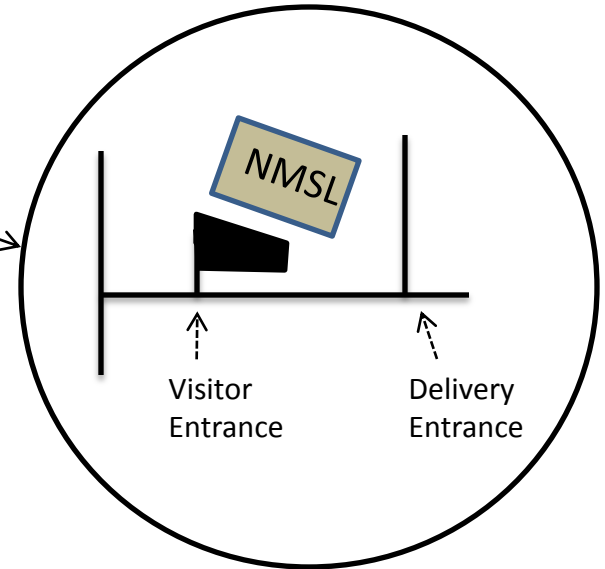

Directions to SLD*

*After 3 PM the visitor lot is accessible only from the frontage road (not from University Blvd)

Scientific Laboratory Division
New Mexico Scientific Laboratories
1101 Camino de Salud NE
Albuquerque, NM 87102
Ph (505) 383-9000